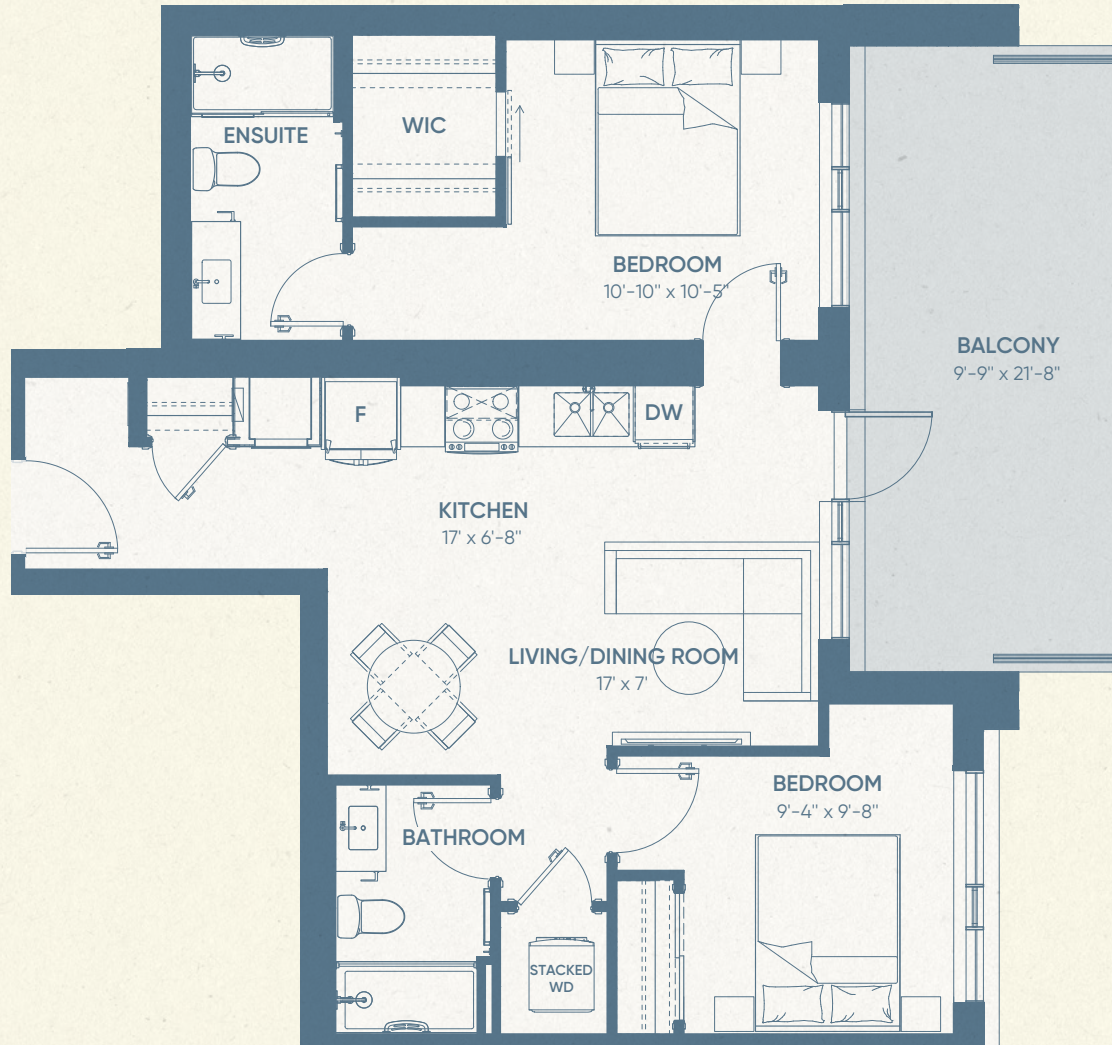

Live in
the Now.

EQUINOX

2 BED 2 BATH

Indoor living space

861 SQFT

Outdoor living space

211 SQFT

Available on floors

1

The Now East

The Now East

Interior and exterior configuration may vary by floor and specifications are subject to change without notice. See a sales representative for further information. E. & O. E.